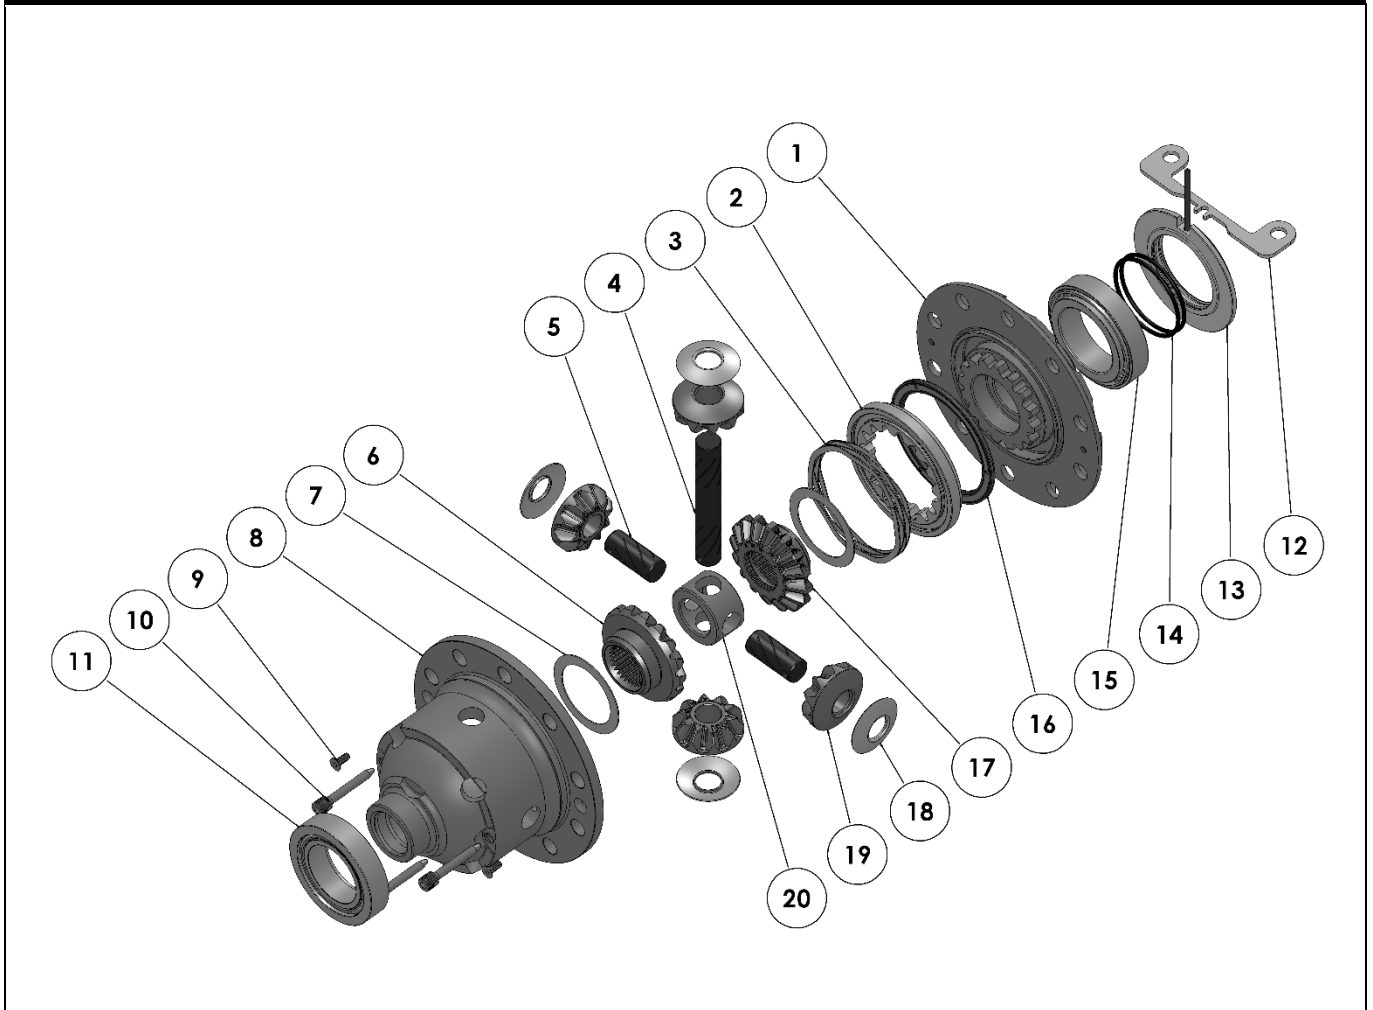

RD244

Dana M200, Jeep JL Sport RR

PARTS LIST

ITEM #	QTY	DESCRIPTION	PART #	NOTES
01	1	FLANGE CAP KIT	028525SP	
02	1	CLUTCH GEAR & WAVESPRING KIT	050902SP	
03	1	WAVESPRING	150702SP	
04	1	LONG CROSS SHAFT	061302SP	
05	2	SHORT CROSS SHAFT	061402SP	
06	1	SIDE GEAR	SEE NOTE	2
07	4	PINION THRUST WASHER	SEE NOTE	3
08	1	DIFFERENTIAL CASE	013121SP	
09	1	COUNTERSUNK SCREW (PK OF 2)	200213SP	
10	1	RETAINING PIN (PK OF 4)	120601SP	
11	-	TAPERED ROLLER BEARING	NOT SUPPLIED	4
12	1	SEAL HOUSING BRACKET	220223	
13	1	SEAL HOUSING KIT	081828SP	
14	1	SEAL HOUSING O-RINGS (PK OF 2)	160248SP	1
15	1	TAPERED ROLLER BEARING	160116	4
16	1	BONDED SEAL	160701SP	
17	1	SPLINED SIDE GEAR	SEE NOTE	2
18	2	SIDE GEAR THRUST WASHER	SEE NOTE	3
19	4	PINION GEAR	SEE NOTE	2
20	1	SPIDER BLOCK	070503SP	
*	1	SHIM KIT	SHK008	
*	1	BULKHEAD FITTING KIT (BANJO TYPE)	170114	
*	1	AIR LINE (6mm DIA X 6m LONG)	170314SP	
*	1	SOLENOID VALVE (12V)	180103	
*	1	SWITCH	180209SP	
*	1	SWITCH COVER (REAR)	180211SP	
*	1	CABLE TIE (PK OF 25)	180305	
*	1	OPERATING & SERVICE MANUAL	210200	
*	1	INSTALLATION GUIDE	2102245	

* *Not illustrated in exploded view*

NOTES

- 1 For replacement O-rings use only BS140 Viton 75.
- 2 Available only as complete 6 gear set # 728J101
- 3 Available only as complete thrust washer kit #730J01
- 4 This differential uses 2 different sized carrier bearings – Timken 32010X (ARB #160116) on the Flange Cap side, and Timken LM603049-LM603012 on the Case side.

RD245

Dana M200, Jeep JL Sport RR

EXPLODED DIAGRAM

SPECIFICATIONS

Axle Spline	29 tooth, Ø31.5mm [1.24"]
Ratio Supported	All
Ring Gear ID	121.3mm [4.776"]
Ring Gear OD	200.00mm [7.874"]
Ring Gear Bolts	10 bolts on Ø145.5mm [5.728"]
Ring Gear Torque	203Nm [150 ft-lb]
Backlash	0.12-0.18mm [0.003-0.005"]
Bearing Cap Torque	80Nm [59 ft-lb]