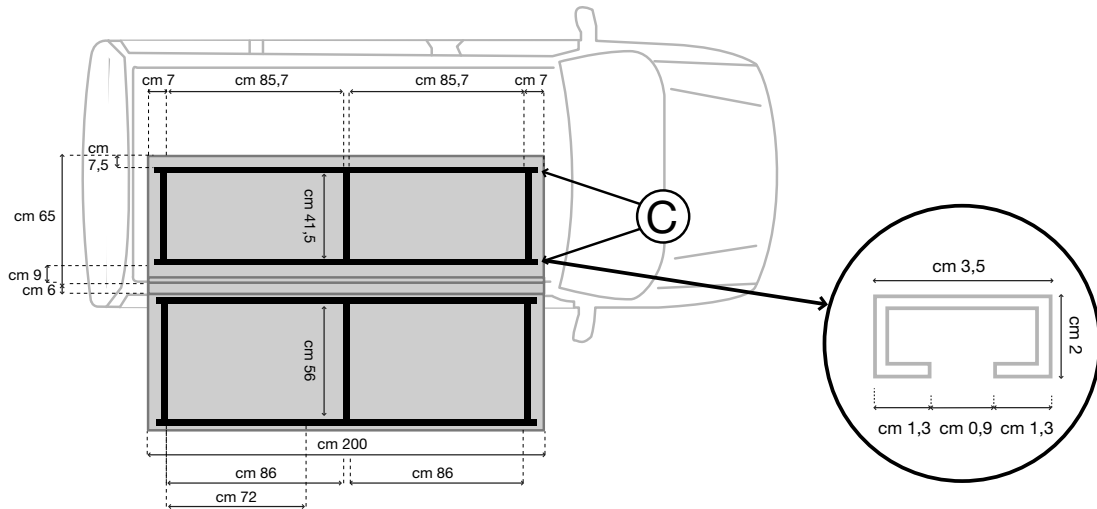

FIXING

Fissaggio • Fixation • Befestigung

STANDARD FIXING OVERCAMP SMALL