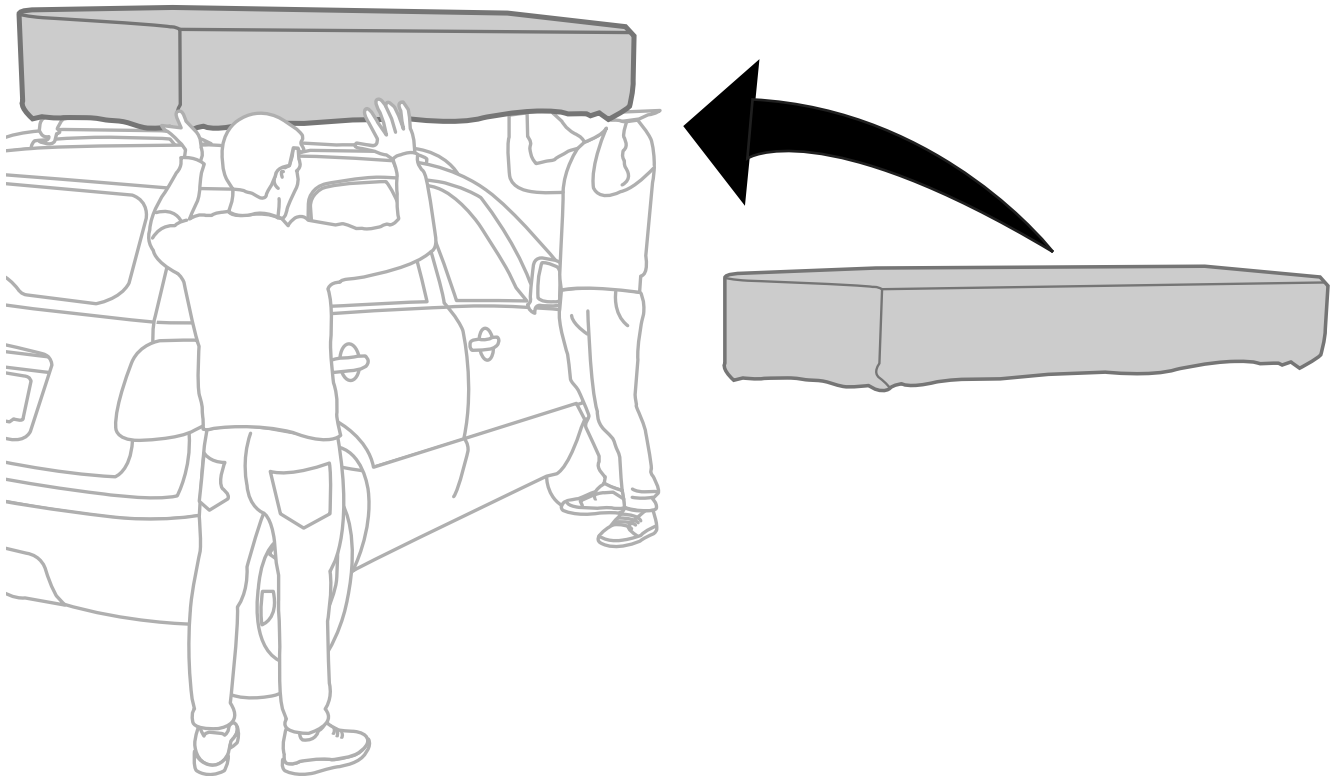

Lunghezza minima • Longueur minimale • Mindestlänge

ROOF TENT	L
Overcamp Small	124 cm
Overcamp Medium	142 cm
Overcamp Large	160 cm
Small + Small (2c)	142 cm
Small + Medium (2c)	160 cm
Medium + Medium (2c)	160 cm