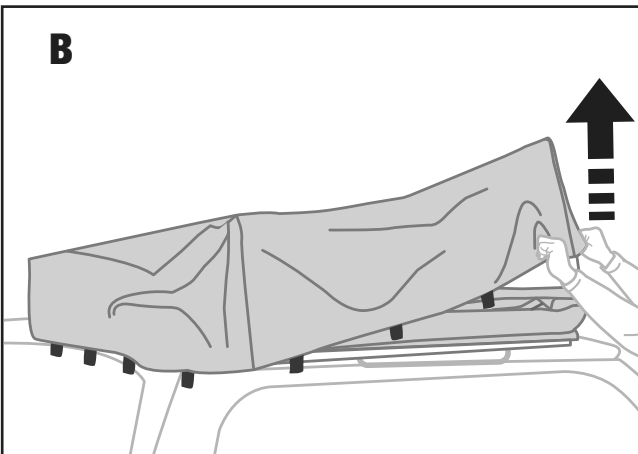

OPENING

Apertura • Overture • Öffnung

9