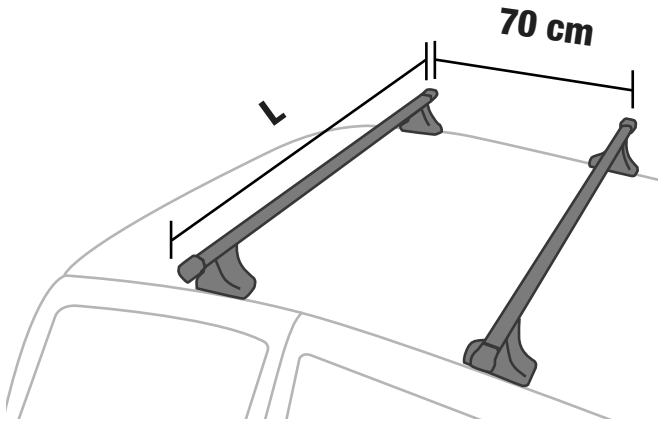

B

X4
h 12 mm

C

X4

POSITIONING

Posizionamento • Placement • Platzierung

1

Minimum length

Lunghezza minima • Longueur minimale • Mindestlänge

ROOF TENT	L
Overcamp Small	124 cm
Overcamp Medium	142 cm
Overcamp Large	160 cm
Small + Small (2c)	142 cm
Small + Medium (2c)	160 cm
Medium + Medium (2c)	160 cm