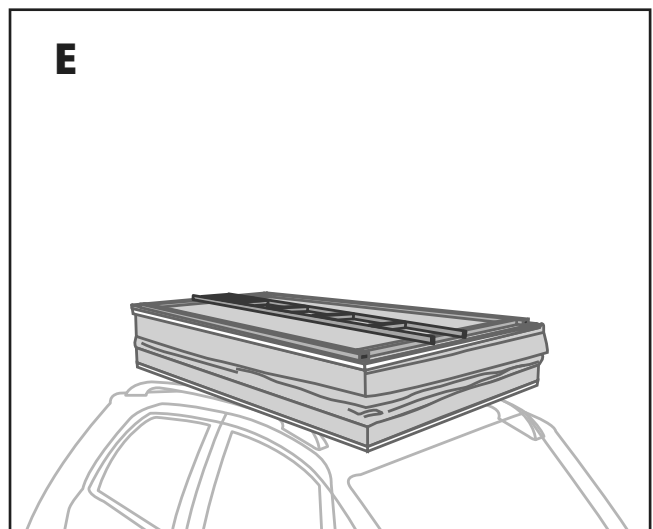

OPENING

Apertura • Overture • Öffnung

9