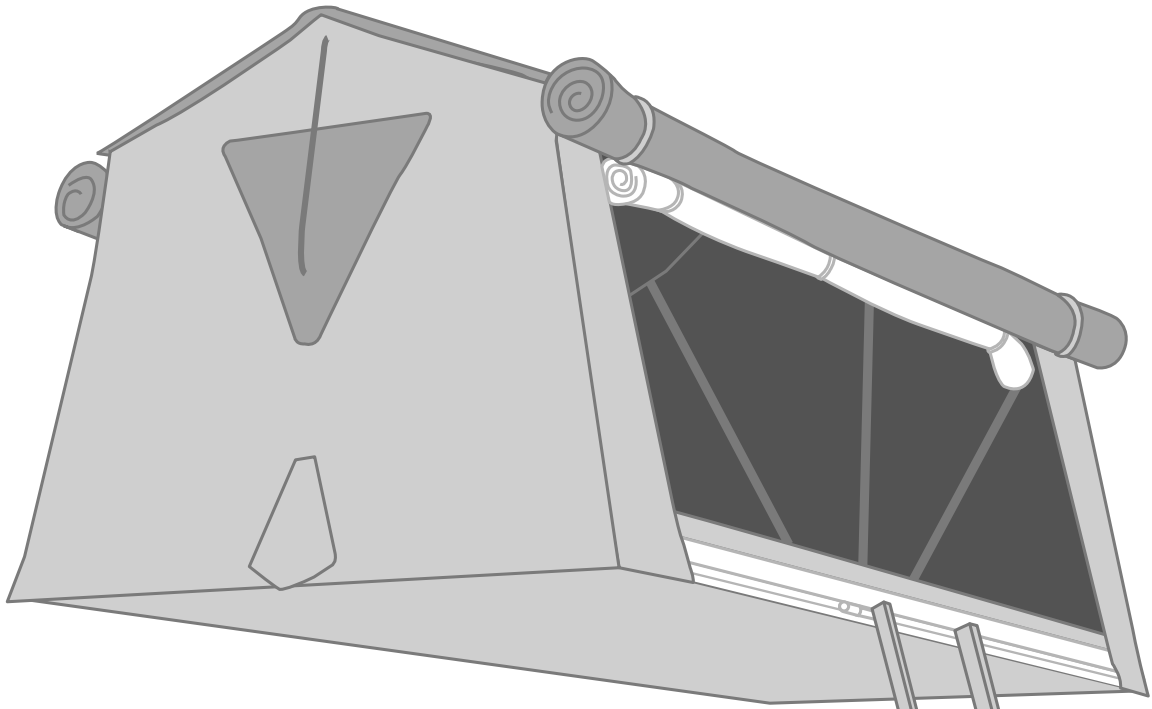

X1

X8

A

X4
h 4 mm

B

X4
h 12 mm

C

X4